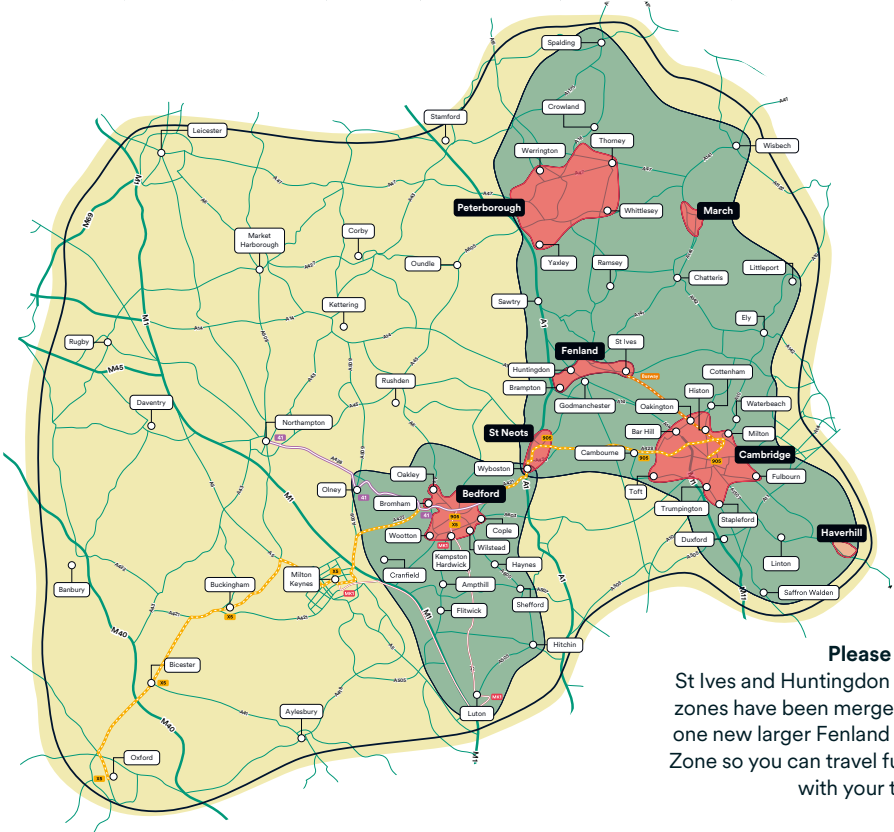

What is my best value ticket?

	DayRider	Flexi 5	Flexi 10	7 Day MegaRider	28 Day MegaRider	MegaRider Xtra
Town Zone	Price Per Day					
Adult	£5.00	£4.00	£3.50	£2.86	£2.61	£2.61
Youth	£3.50	£2.80	£2.45	£2.00	£1.83	
Plus Zone	Price Per Day					
Adult	£8.00	£6.40	£5.60	£4.58	£4.00	£4.00
Youth	£5.50	£4.40	£3.85	£3.15	£2.79	
East Zone	Price Per Day					
Adult	£17.50	£14.00	£12.25	£7.43	£5.90	£5.90
Youth	£12.50	£10.00	£8.75	£5.15	£4.11	
Where to buy?	On Bus & App	App	App	On Bus, App & Web	Web & App	Web

Please note:
St Ives and Huntingdon Town zones have been merged into one new larger Fenland Town Zone so you can travel further with your ticket!